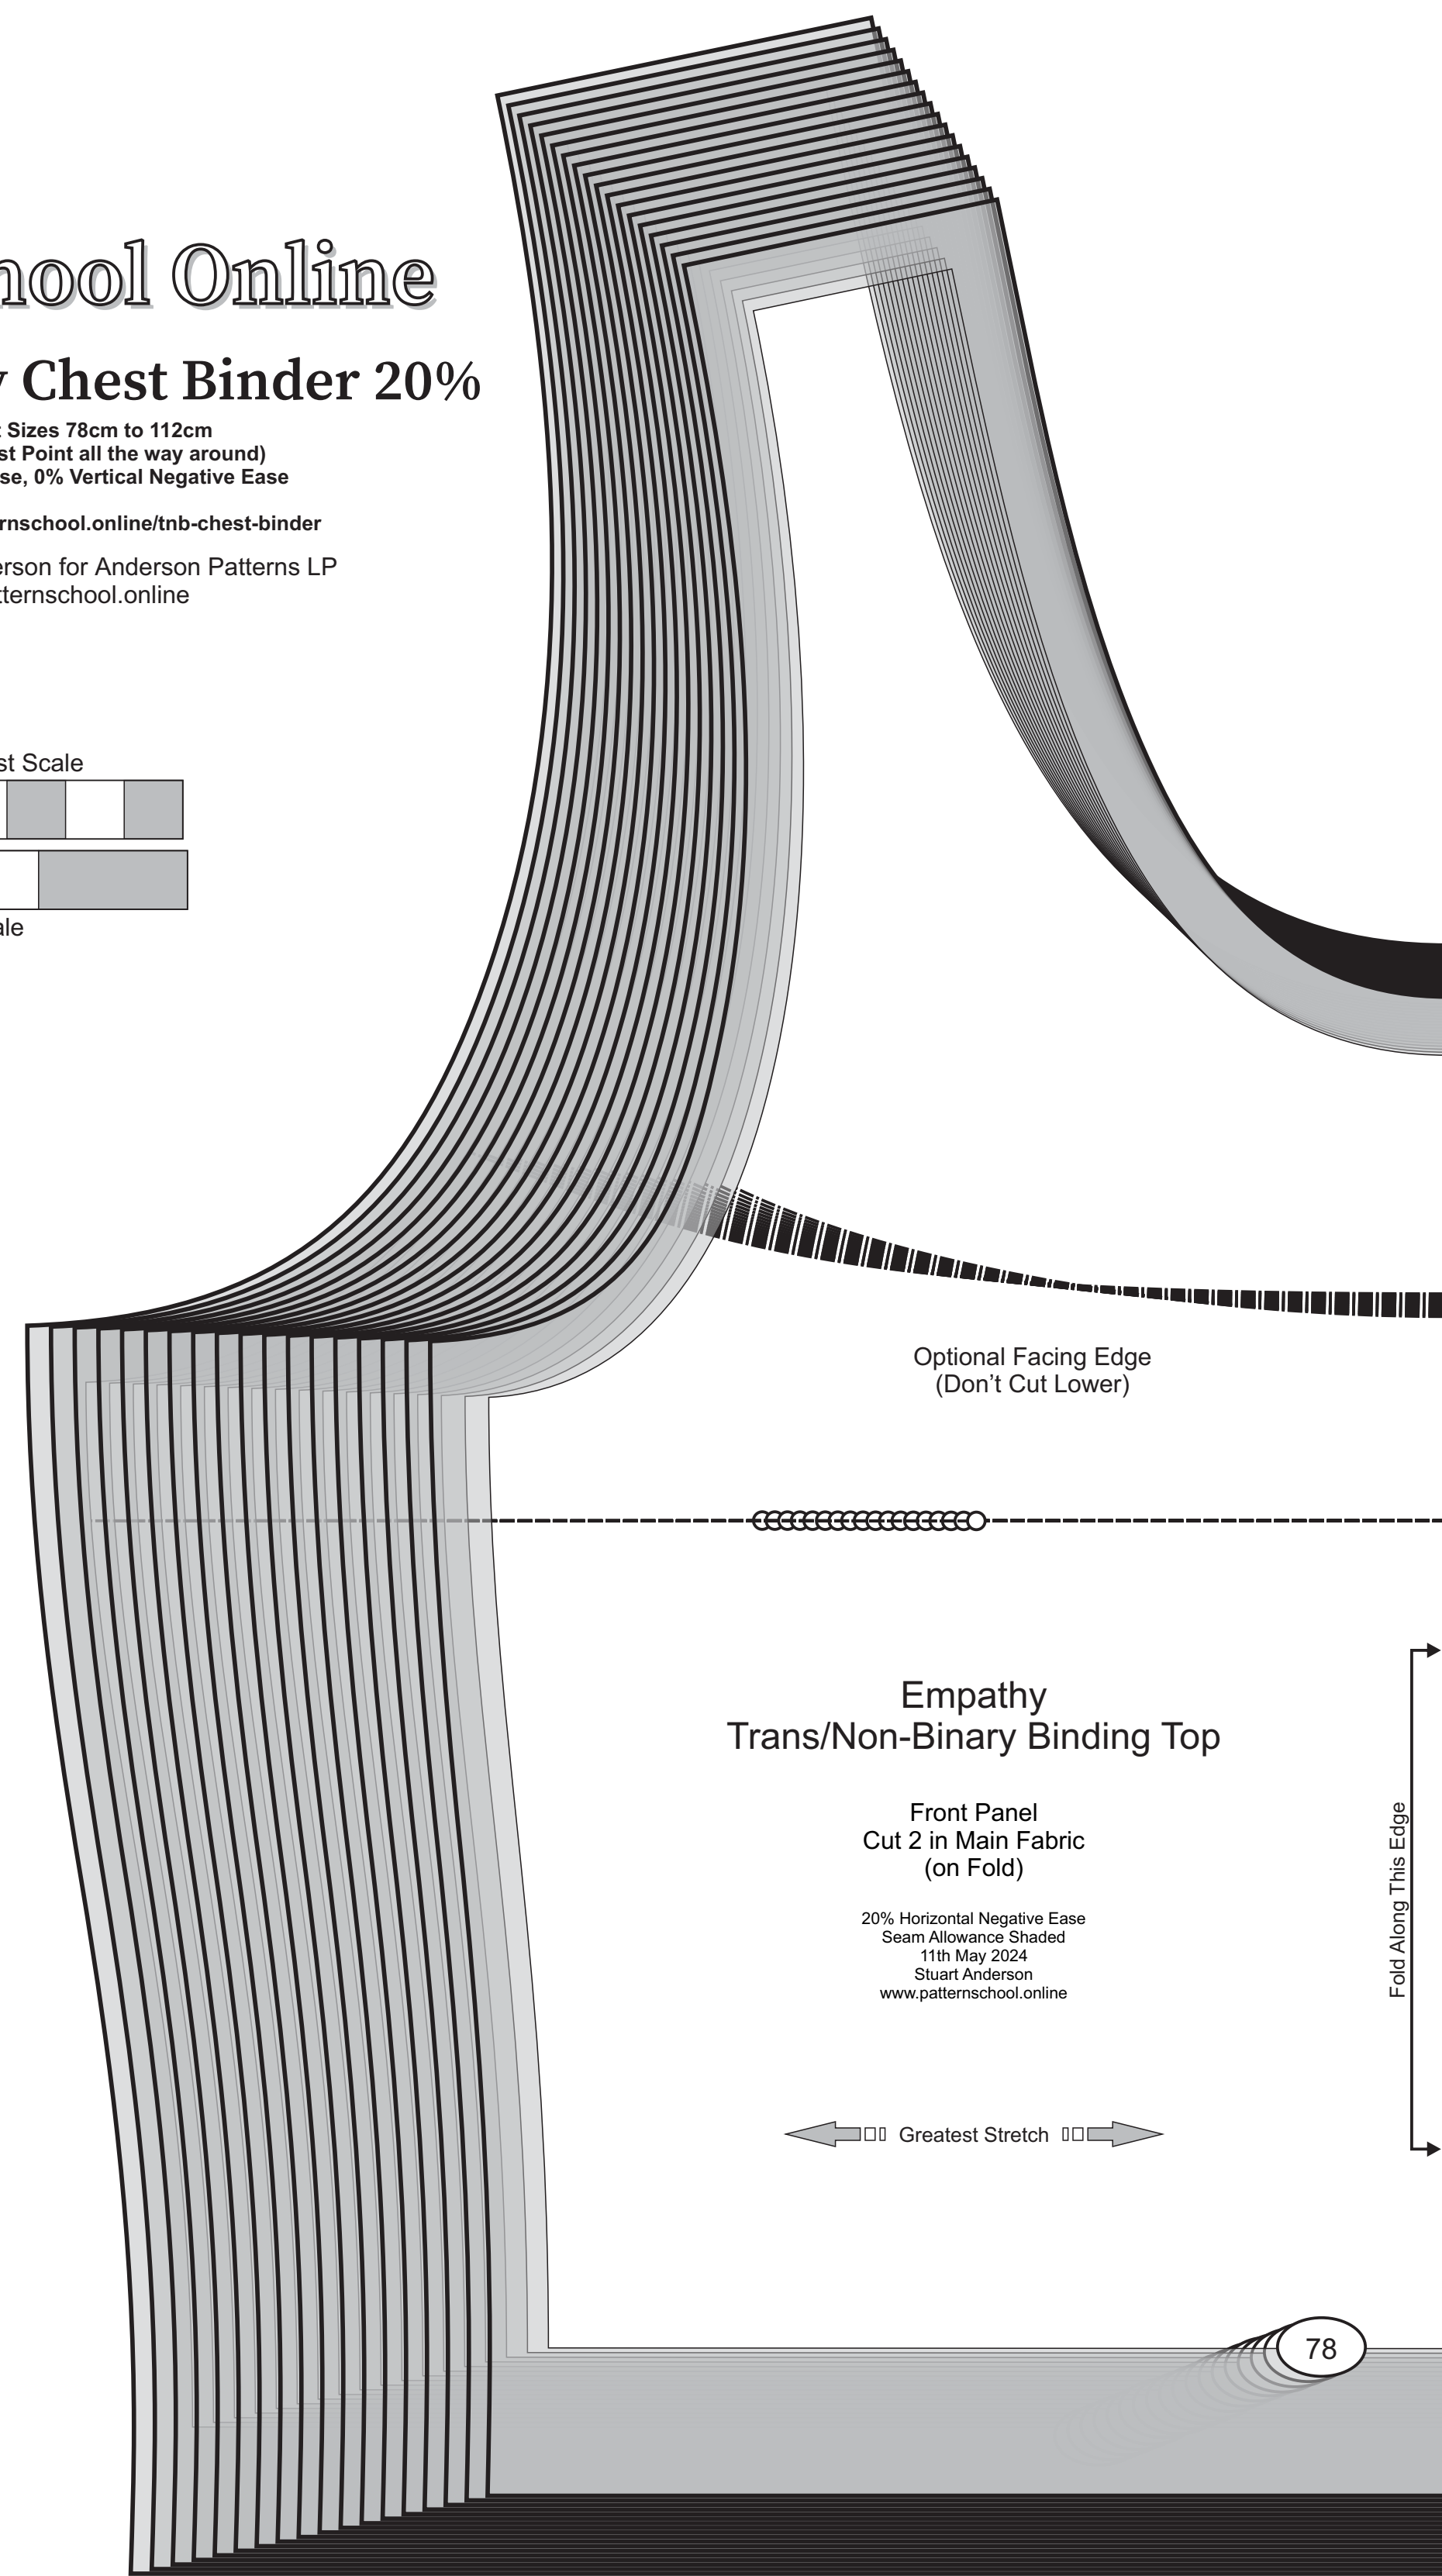

Pattern School Online

Trans/Non-Binary Chest Binder 20%

Layered PDF: Chest Sizes 78cm to 112cm
(Measured across the Bust Point all the way around)
20% Horizontal Negative Ease, 0% Vertical Negative Ease

Instructions: <https://www.patternschool.online/tnb-chest-binder>

Copyright 2024 Stuart Anderson for Anderson Patterns LP
<http://www.patternschool.online>