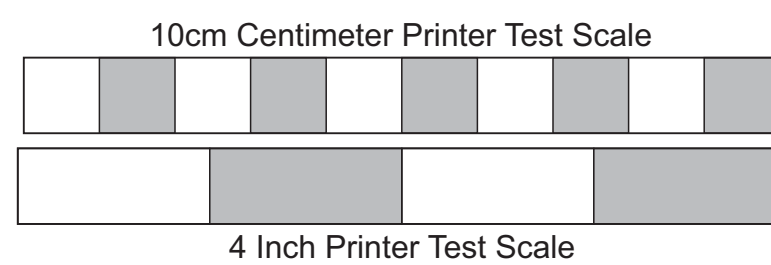

Pattern School Online

Trans/Non-Binary Chest Binder 20%

Layered PDF: Chest Sizes 78cm to 112cm
(Measured across the Bust Point all the way around)
20% Horizontal Negative Ease, 0% Vertical Negative Ease

Instructions: <https://www.patternschool.online/tnb-chest-binder>

Copyright 2024 Stuart Anderson for Anderson Patterns LP
<http://www.patternschool.online>