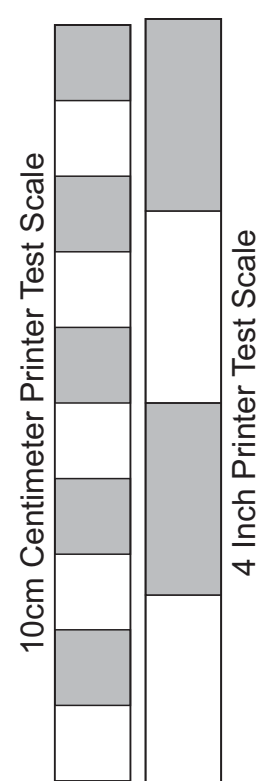

Pattern School Online

Trans/Non-Binary Chest Binder 20%

Layered PDF: Chest Sizes 78cm to 112cm
 (Measured across the Bust Point all the way around)
 20% Horizontal Negative Ease, 0% Vertical Negative Ease

Instructions: <https://www.patternschool.online/tnb-chest-binder>

Copyright 2024 Stuart Anderson for Anderson Patterns LP
<http://www.patternschool.online>

Pattern School Online

Trans/Non-Binary Chest Binder 20%

Layered PDF: Chest Sizes 78cm to 112cm
 (Measured across the Bust Point all the way around)
 24% Horizontal Negative Ease, 0% Vertical Negative Ease

Instructions: <https://www.patternschool.online/tnb-chest-binder>